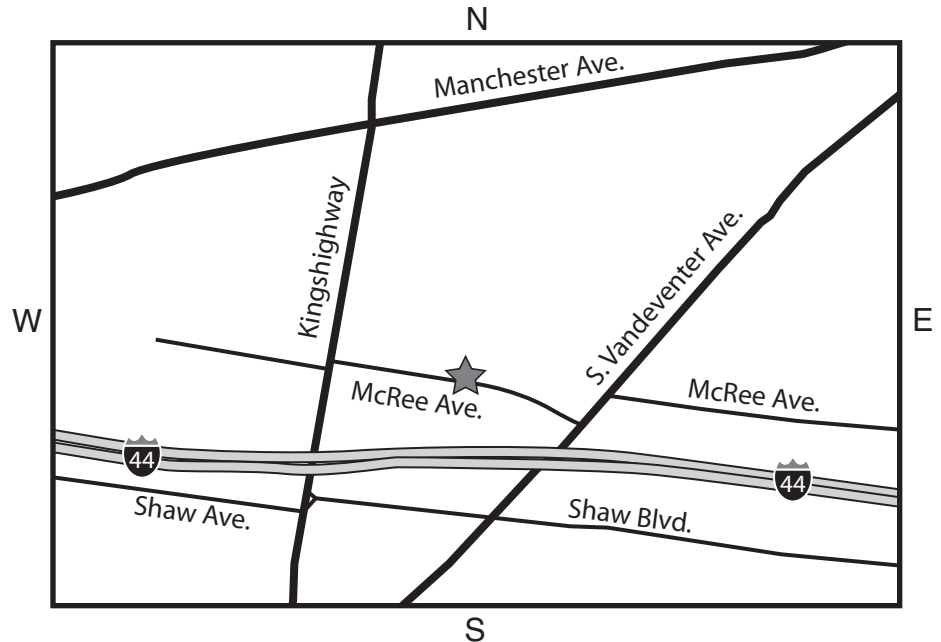

*Additional evenings & Sundays
By Appointment*

DIRECTIONS

Driving East on Hwy 40 (from West County)

Exit Kingshighway – South Exit
Right onto Kingshighway – South
Drive over Bridge with Globe Lights
At Stop Light at End of Bridge, Turn Left onto McRee Ave.
Aspen Spas is the 4th Building on Left

Driving East on Hwy 44 (from Fenton/Webster)

Exit Kingshighway
Left onto Kingshighway – North
At 2nd Stop Light Turn Right onto McRee Ave.
Aspen Spas is the 4th Building on Left

Driving West on Hwy 40 (from Illinois)

Exit Kingshighway – South Exit
Kingshighway – South
Drive over Bridge with Globe Lights
At Stop Light at End of Bridge, Turn Left onto McRee Ave.
Aspen Spas is the 4th Building on Left

Driving North on Hwy 55 (from South County)

Merge onto Hwy 44 West
Exit at Kingshighway/Vandeventer
Go straight through the Stop Light (you are on McRee)
Aspen Spas is the 7th Building on the Right